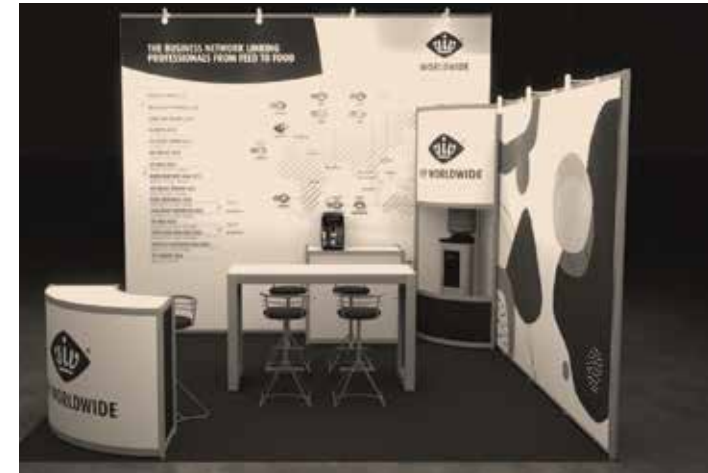

60,000 THB

INDIVIDUAL ONSITE SPONSORSHIP (Printing)

BACK TO MENU

Pillar Advertising / Side

- Your brand and message in a strategic location
- Expose your brand to participants attending the exhibition
- The opportunity to gain an extensive measure of participation and visibility in the laboratory business community.
Size: 1.2x3 m.

55,000 THB

Water Dispenser Advertisement in Hall / Unit / Show

- Max 2 Units per hall
- Location - Buyer Lounge / VIP Lounge - Hall Entrance

35,000 THB

Advertisement Board in Square / 2 Sides

- 2 Units
- Size 2x2 m.
- 2 Sides
- Location: LAB Square